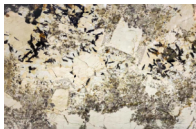

Sample of what is offered

LS-17