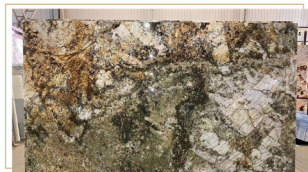

LS-29

Surface: Polish

WINDOW SILL

DOOR SILL

STAIRS

FLOOR

STONE BASIN

solsticeinterior.com