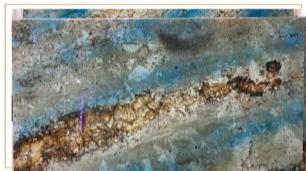

LS-07

Surface: Polish

WINDOWSILL DOOR SILL STAIRS FLOOR STONE BASIN