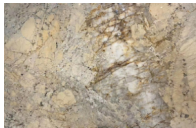

Sample of what is offered

LS-06