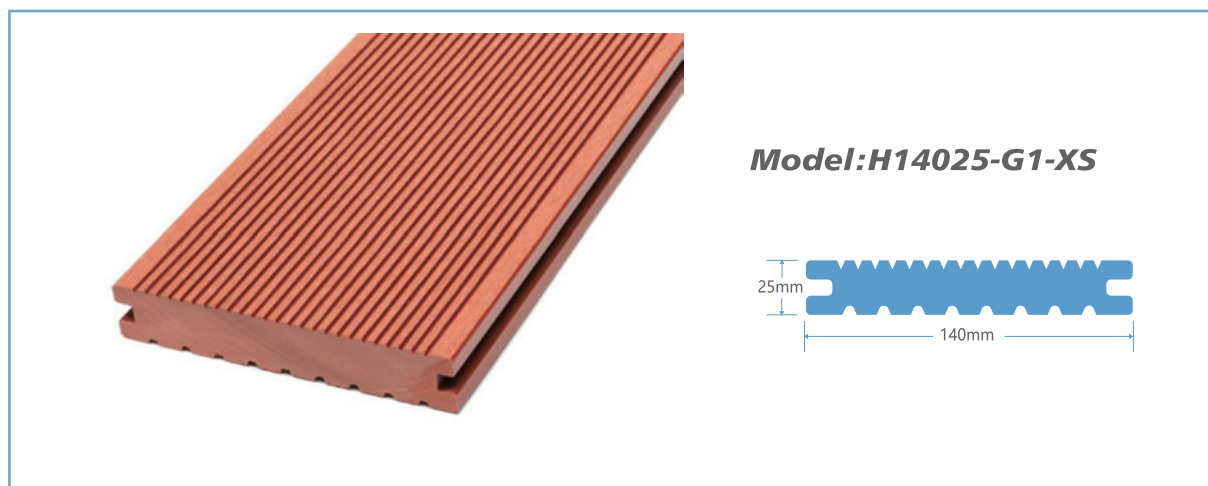

DECKING

MODEL SPECIFICATIONS

Engineering Cases

Installation Guide