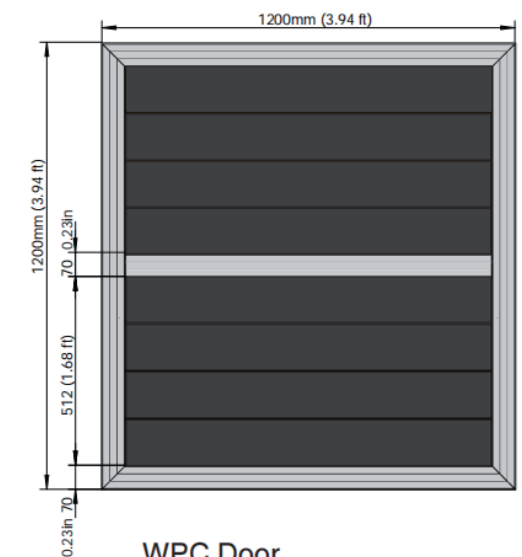

### WOOD PLASTIC COMPOSITE GATE

*color is fundamental in home design*

WPC Door  
1200 x 1800mm (4 x 6 ft)

WPC Door  
1200 x 1200mm (4 x 4 ft)

Eco-friendly

Low maintenance

Waterproof

Anti-UV