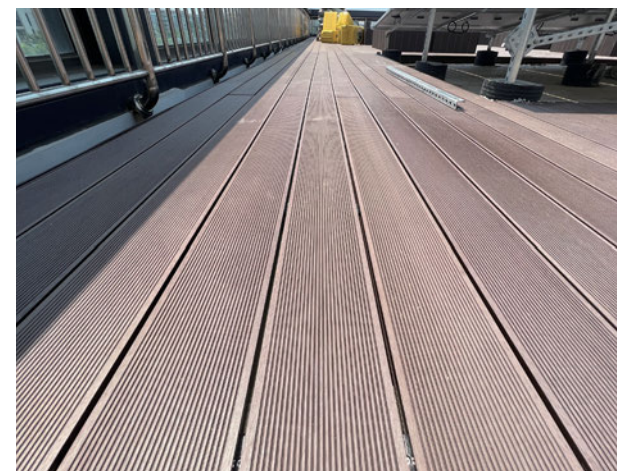

DECKING

MODEL SPECIFICATIONS

Engineering Cases

Installation Guide