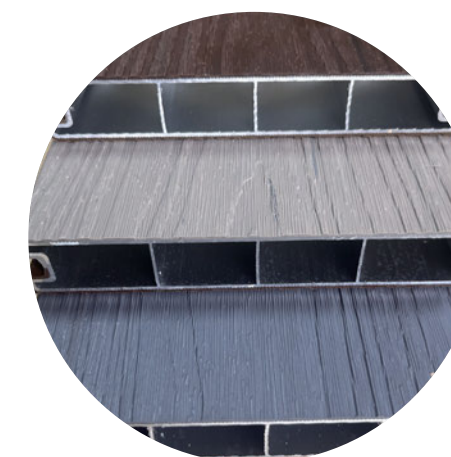

### Generation "1"

TEAK

ROSEWOOD

WALNUT

ANTIQUE WOOD

GRAY

OAK

MATERIALS: ALUMINUM ALLOY +PE