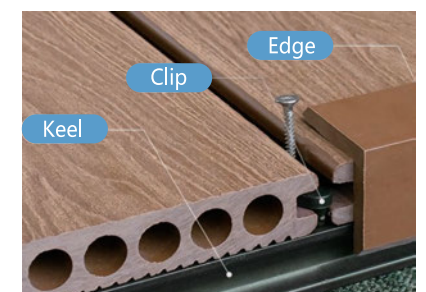

DECKING

MODEL SPECIFICATIONS

Engineering Cases

Installation Guide