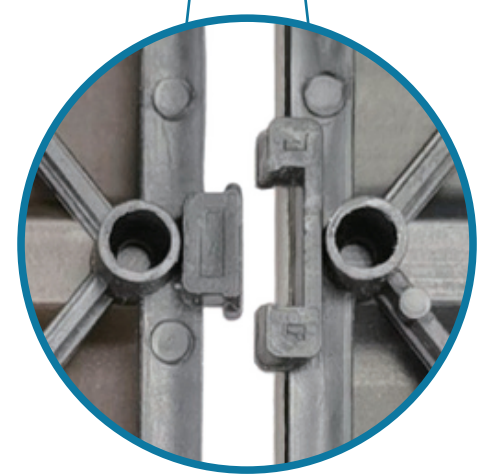

WPC DIY FLOOR

FLOOR

WPC DIY FLOOR