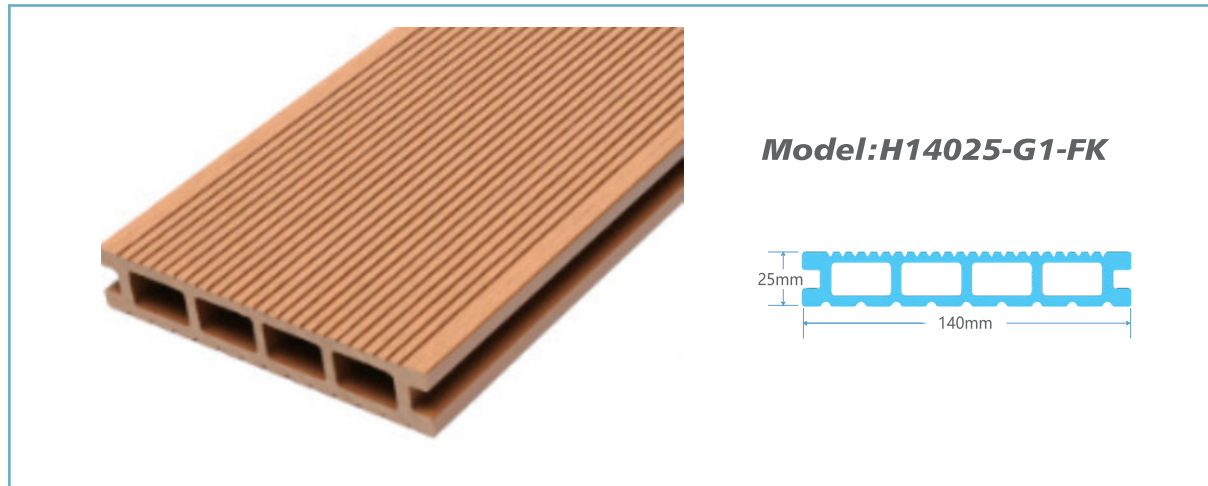

DECKING

MODEL SPECIFICATIONS

Engineering Cases

Installation Guide