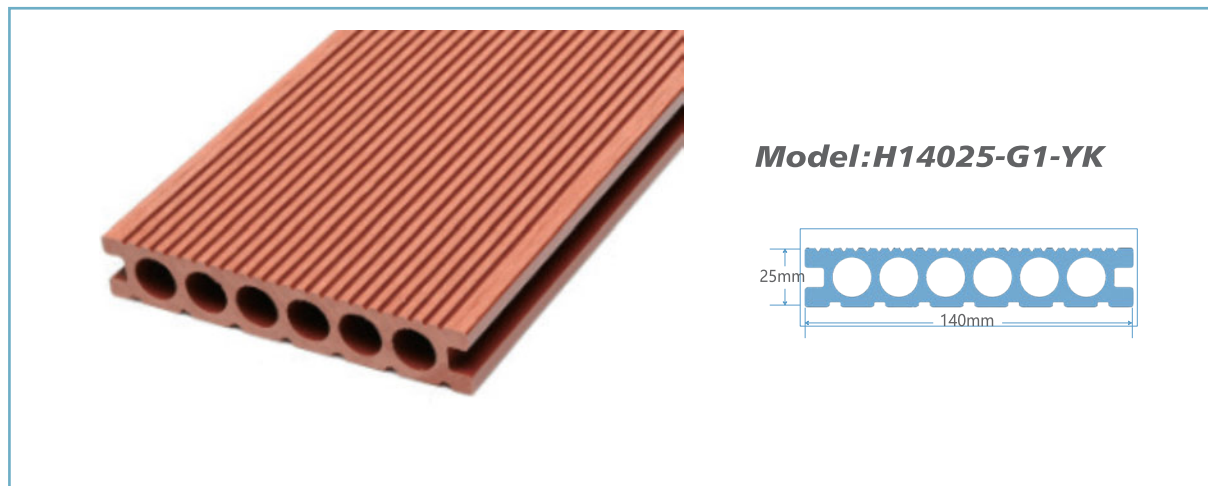

DECKING

MODEL SPECIFICATIONS

Engineering Cases

Installation Guide