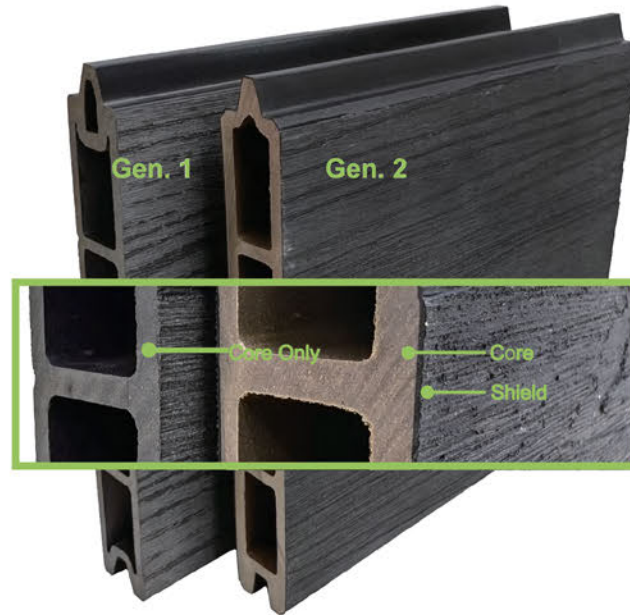

FENCING

FENCE DETAIL FEATURE

Dimensions & Section

	Size	Gen.1	Gen.2
1	90 X 22.5mm	 	
2	120 X 25.5mm	 	
3	154 X 22.5mm	 	
4	183 X 25.5mm	 	

Post		Screen Module		Iron Base	
Rail		Side spacer		Anchor Bolt	
Post Cover		Comer Bracket		Self Drilling Tapping screw	
Post Cap		Spacer