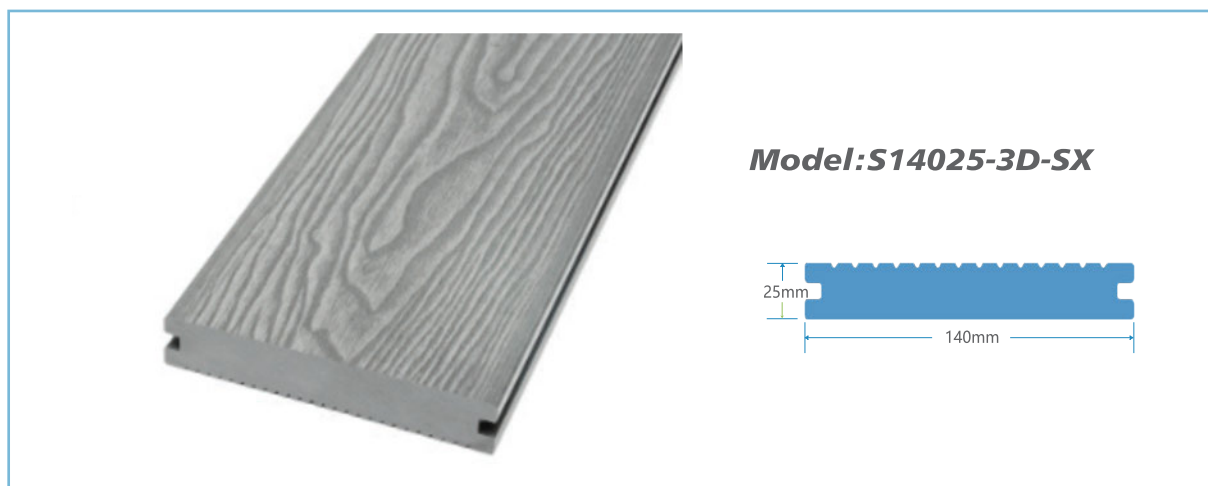

DECKING

MODEL SPECIFICATIONS

Engineering Cases