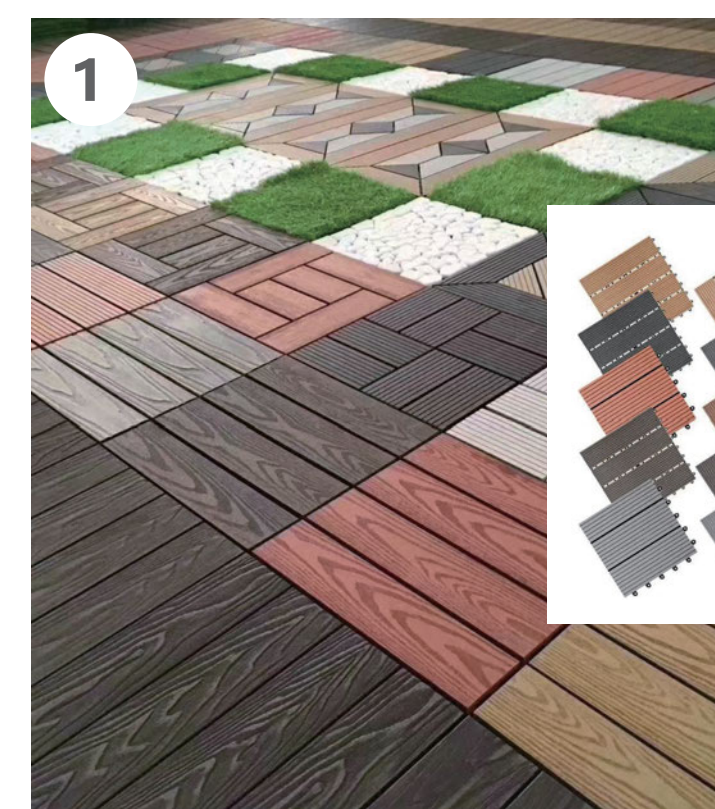

Engineering Cases

* PLEASE CONTACT OUR SALES TEAM FOR MORE COLORS