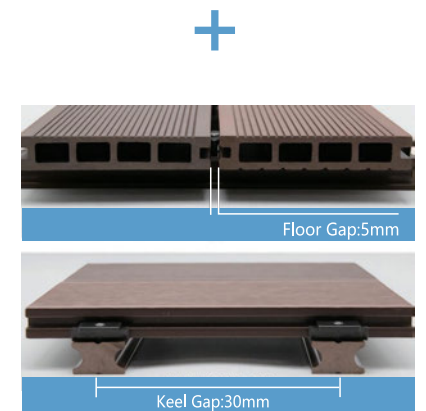

DECKING

MODEL SPECIFICATIONS

Engineering Cases

Installation Guide