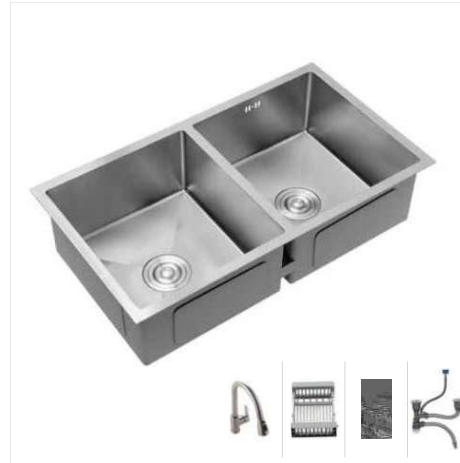

C-010
Stainless steel double groove (Russ)
Size: 800x450x210mm/550x400x210mm
Material: 304 stainless steel