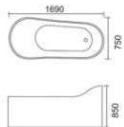

AI-8004

Free standing bathtub
Material: Acrylic
Size: 1650x800x800mm
1750x800x800mm

AI-8006

Free standing bathtub
Material: Acrylic
Size: 1600x780x600mm
1700x780x600mm

AI-8009

Free standing bathtub
Material: Acrylic
Size: 1200x750x600mm/1300x750x600mm
1400x750x600mm/1500x750x600mm
1600x750x600mm/1700x750x600mm

AI-8010

Free standing bathtub
Material: Acrylic
Size: 1600x760x600mm
1700x760x600mm

AI-8012

Free standing bathtub
Material: Acrylic
Size: 1700x800x640mm
1800x850x640mm

AI-8013

Free standing bathtub
Material: Acrylic
Size: 1700x750x600mm

BATHTUB

AI-8014
Free standing bathtub
Material: Acrylic
Size: 1500x750x600mm
1300x750x600mm
1400x750x600mm

AI-8015
Free standing bathtub
Material: Acrylic
Size: 1300x750x600mm
1400x750x600mm
1500x750x600mm

YJ-1019
Free standing bathtub
Material: Acrylic
Size: 1650x800x800mm
1750x800x800mm

SG-6027
Conceal device bathtub
Material: Acrylic
Size: 1500x700x820mm
1600x700x820mm
1700x750x820mm

SG-6028
Conceal device bathtub
Material: Acrylic
Size: 1690x750x850mm