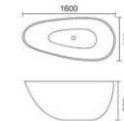

AI-8010

Free standing bathtub
Material: Acrylic
Size: 1600x760x600mm
1700x760x600mm

AI-8012

Free standing bathtub
Material: Acrylic
Size: 1700x800x640mm
1800x850x640mm

AI-8013

Free standing bathtub
Material: Acrylic
Size: 1700x750x600mm

BATHTUB

AI-8014
Free standing bathtub
Material: Acrylic
Size: 1500x750x600mm
1300x750x600mm
1400x750x600mm

AI-8015
Free standing bathtub
Material: Acrylic
Size: 1300x750x600mm
1400x750x600mm
1500x750x600mm

YJ-1019
Free standing bathtub
Material: Acrylic
Size: 1650x800x800mm
1750x800x800mm

SG-6027
Conceal device bathtub
Material: Acrylic
Size: 1500x700x820mm
1600x700x820mm
1700x750x820mm

SG-6028
Conceal device bathtub
Material: Acrylic
Size: 1690x750x850mm

SG-6029
Conceal device bathtub
Material: Acrylic
Size: 1800x800x600mm

SG-6030
Conceal device bathtub
Material: Acrylic
Size: 1300x700x600mm
1400x740x600mm
1500x800x600mm
1600x800x600mm
1700x850x600mm

ON-1017
Free standing bathtub
Material: Acrylic
Size: 1300x720x600mm
1400x750x600mm
1500x800x600mm