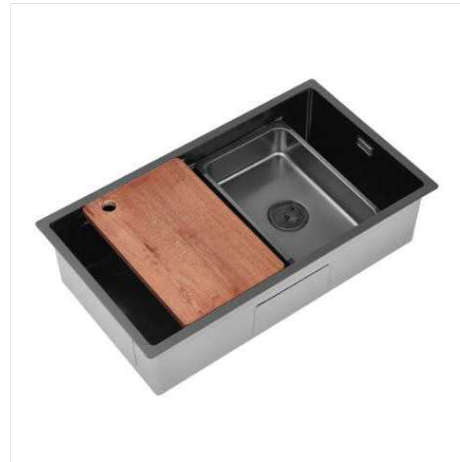

F-008
Stainless steel single sink
Size: 680x430x200mm/750x430x200mm
Material: 304 stainless steel
Color: Black