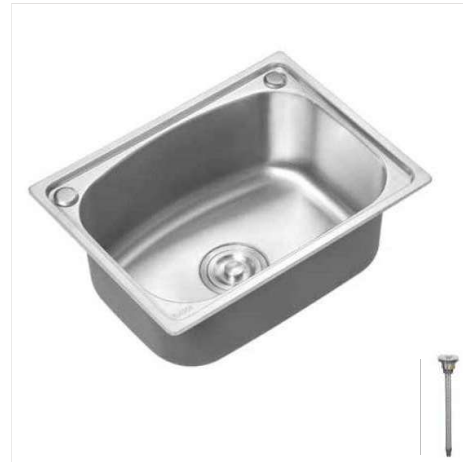

D-014
Stainless steel double groove (Russ)
Size: 500x380x210mm
Material: 304 stainless steel