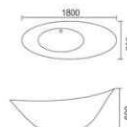

BATHTUB

AI-8014
Free standing bathtub
Material: Acrylic
Size: 1500x750x600mm
1300x750x600mm
1400x750x600mm

AI-8015
Free standing bathtub
Material: Acrylic
Size: 1300x750x600mm
1400x750x600mm
1500x750x600mm

YJ-1019
Free standing bathtub
Material: Acrylic
Size: 1650x800x800mm
1750x800x800mm

SG-6027
Conceal device bathtub
Material: Acrylic
Size: 1500x700x820mm
1600x700x820mm
1700x750x820mm

SG-6028
Conceal device bathtub
Material: Acrylic
Size: 1690x750x850mm

SG-6029
Conceal device bathtub
Material: Acrylic
Size: 1800x800x600mm

SG-6030
Conceal device bathtub
Material: Acrylic
Size: 1300x700x600mm
1400x740x600mm
1500x800x600mm
1600x800x600mm
1700x850x600mm

ON-1017
Free standing bathtub
Material: Acrylic
Size: 1300x720x600mm
1400x750x600mm
1500x800x600mm