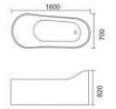

AI-8010

Free standing bathtub
Material: Acrylic
Size: 1600x760x600mm
1700x760x600mm

AI-8012

Free standing bathtub
Material: Acrylic
Size: 1700x800x640mm
1800x850x640mm

AI-8013

Free standing bathtub
Material: Acrylic
Size: 1700x750x600mm

BATHTUB

AI-8014
Free standing bathtub
Material: Acrylic
Size: 1500x750x600mm
1300x750x600mm
1400x750x600mm

AI-8015
Free standing bathtub
Material: Acrylic
Size: 1300x750x600mm
1400x750x600mm
1500x750x600mm

YJ-1019
Free standing bathtub
Material: Acrylic
Size: 1650x800x800mm
1750x800x800mm

SG-6027
Conceal device bathtub
Material: Acrylic
Size: 1500x700x820mm
1600x700x820mm
1700x750x820mm

SG-6028
Conceal device bathtub
Material: Acrylic
Size: 1690x750x850mm