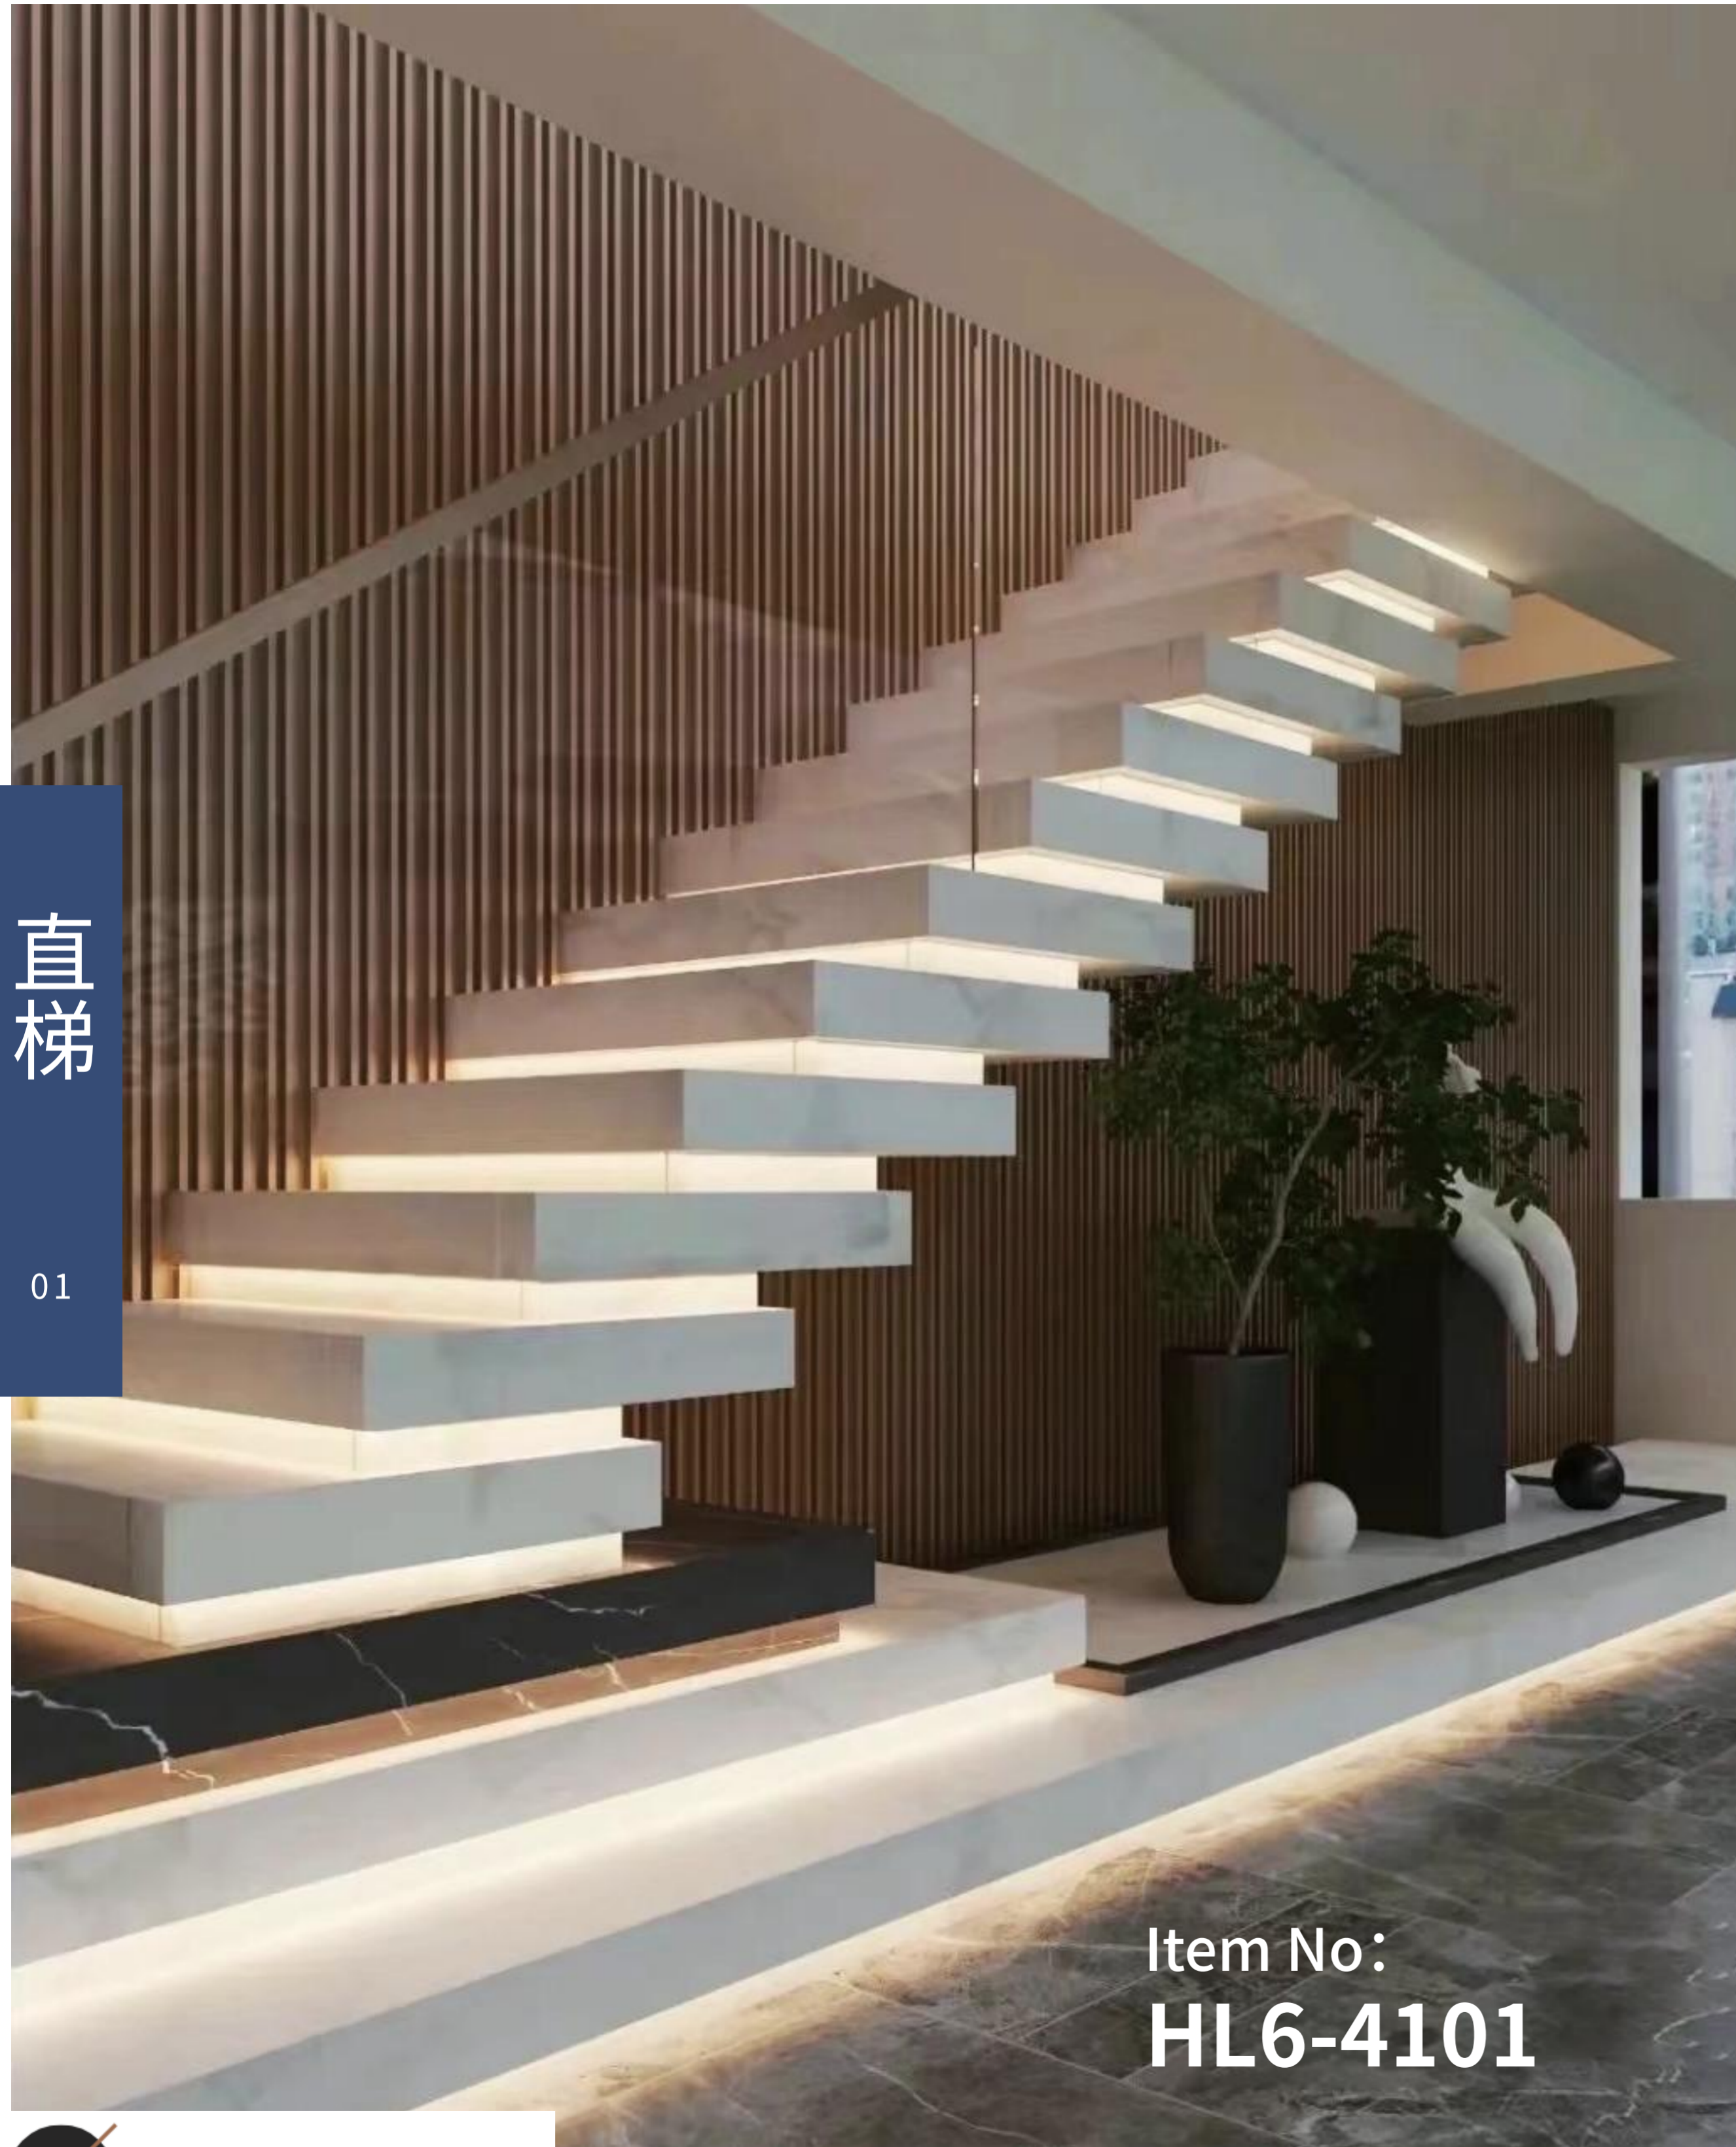

Sample of what is offered

SOLSTICE
INTERIOR

Straight stair

直梯

直梯

01

Item No:
HL6-4101

直梯