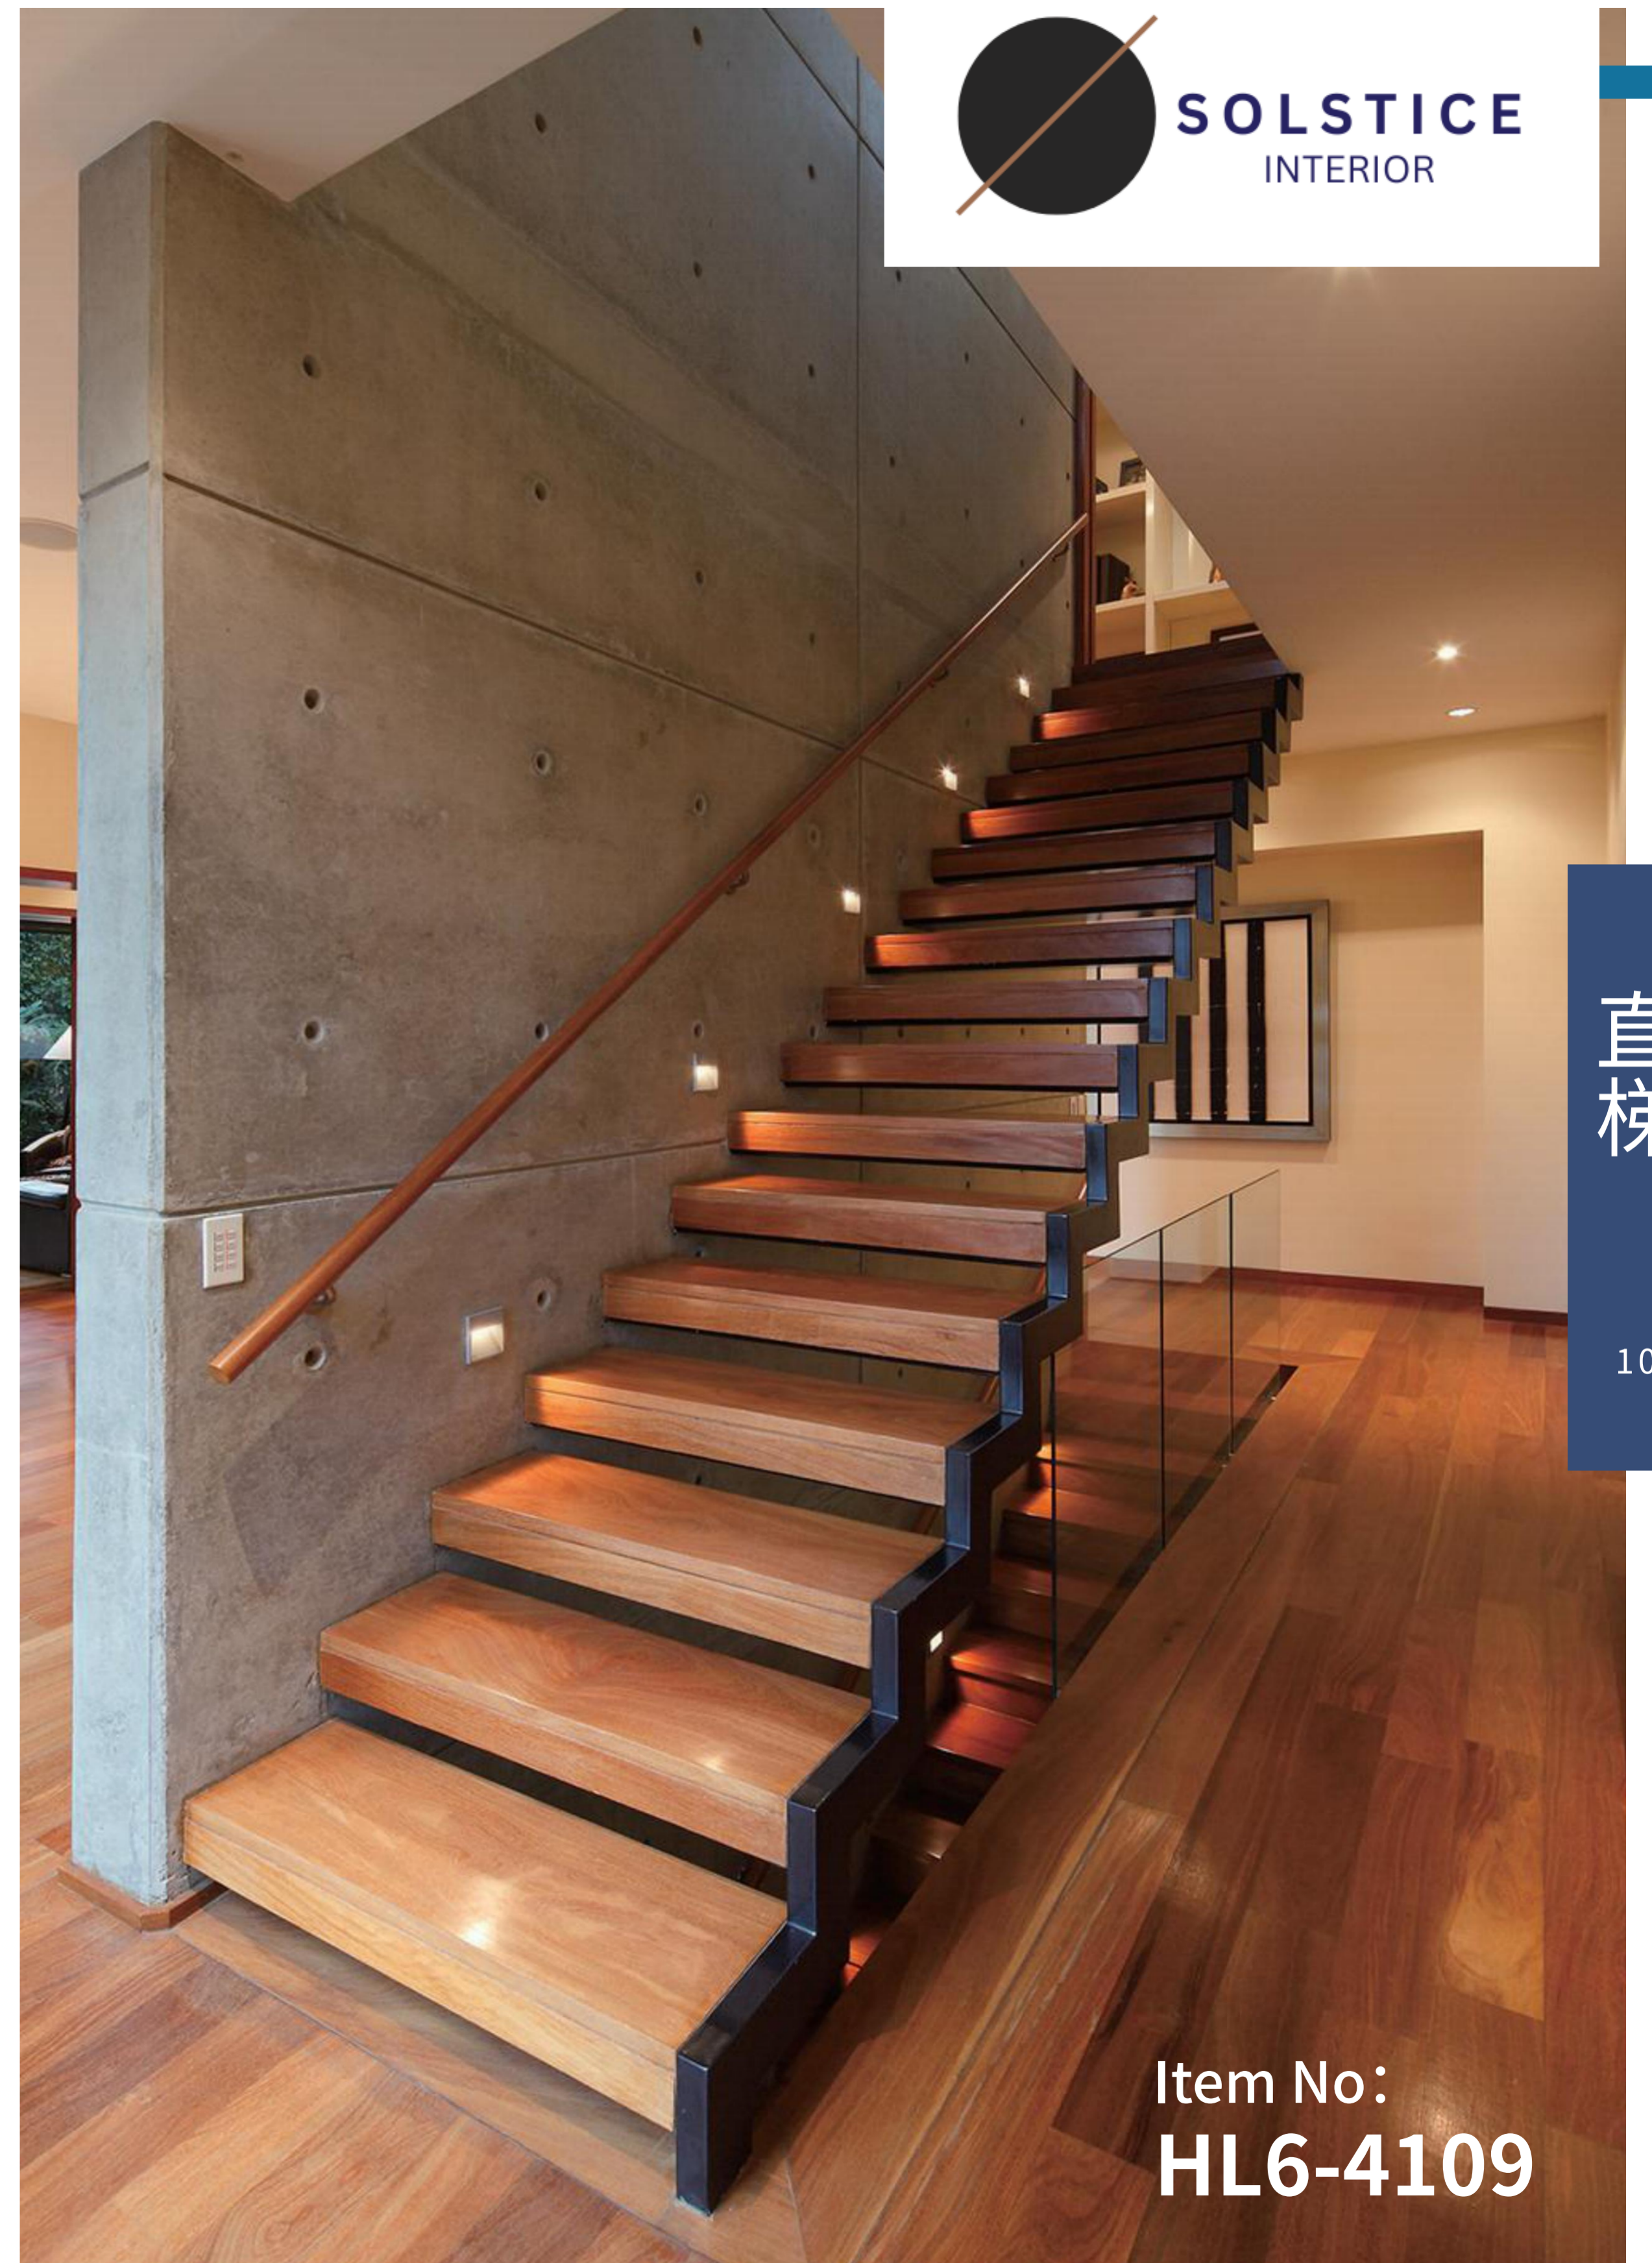

直梯

10

Item No:
HL6-4109