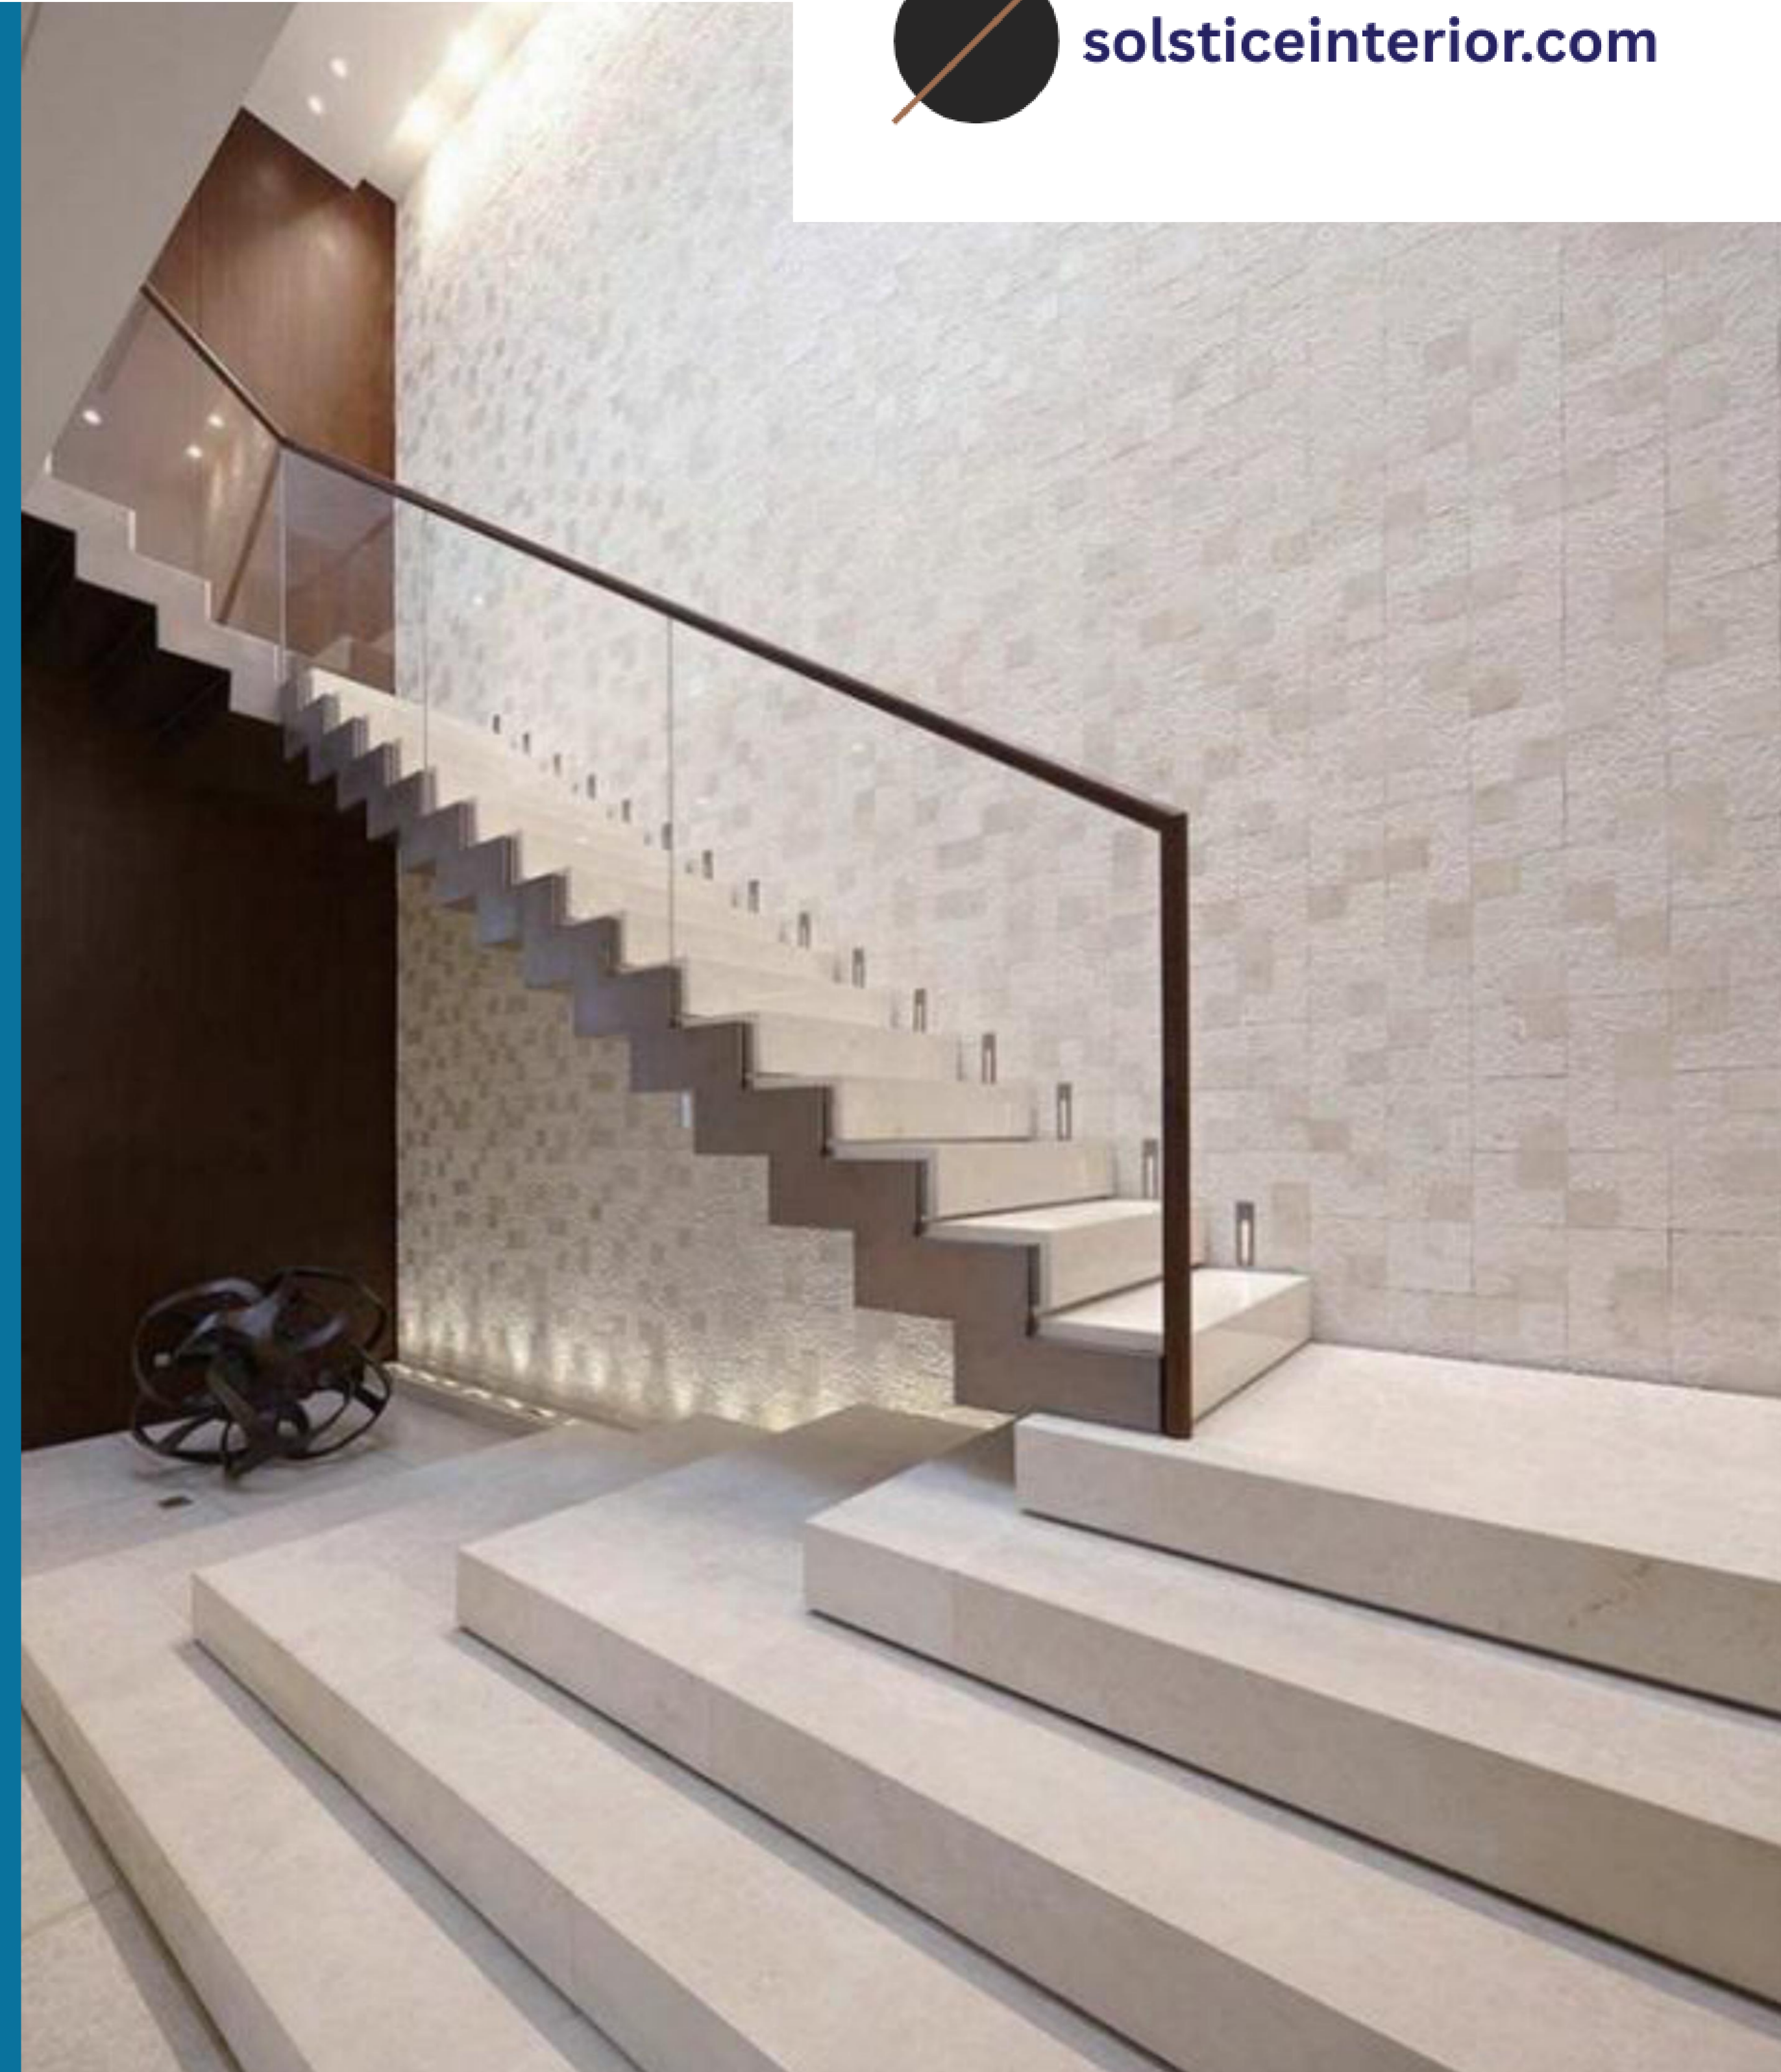

Sample of what is offered

SOLSTICE
INTERIOR

Straight stair

直梯

直梯

01

Item No:
HL6-4101

直梯