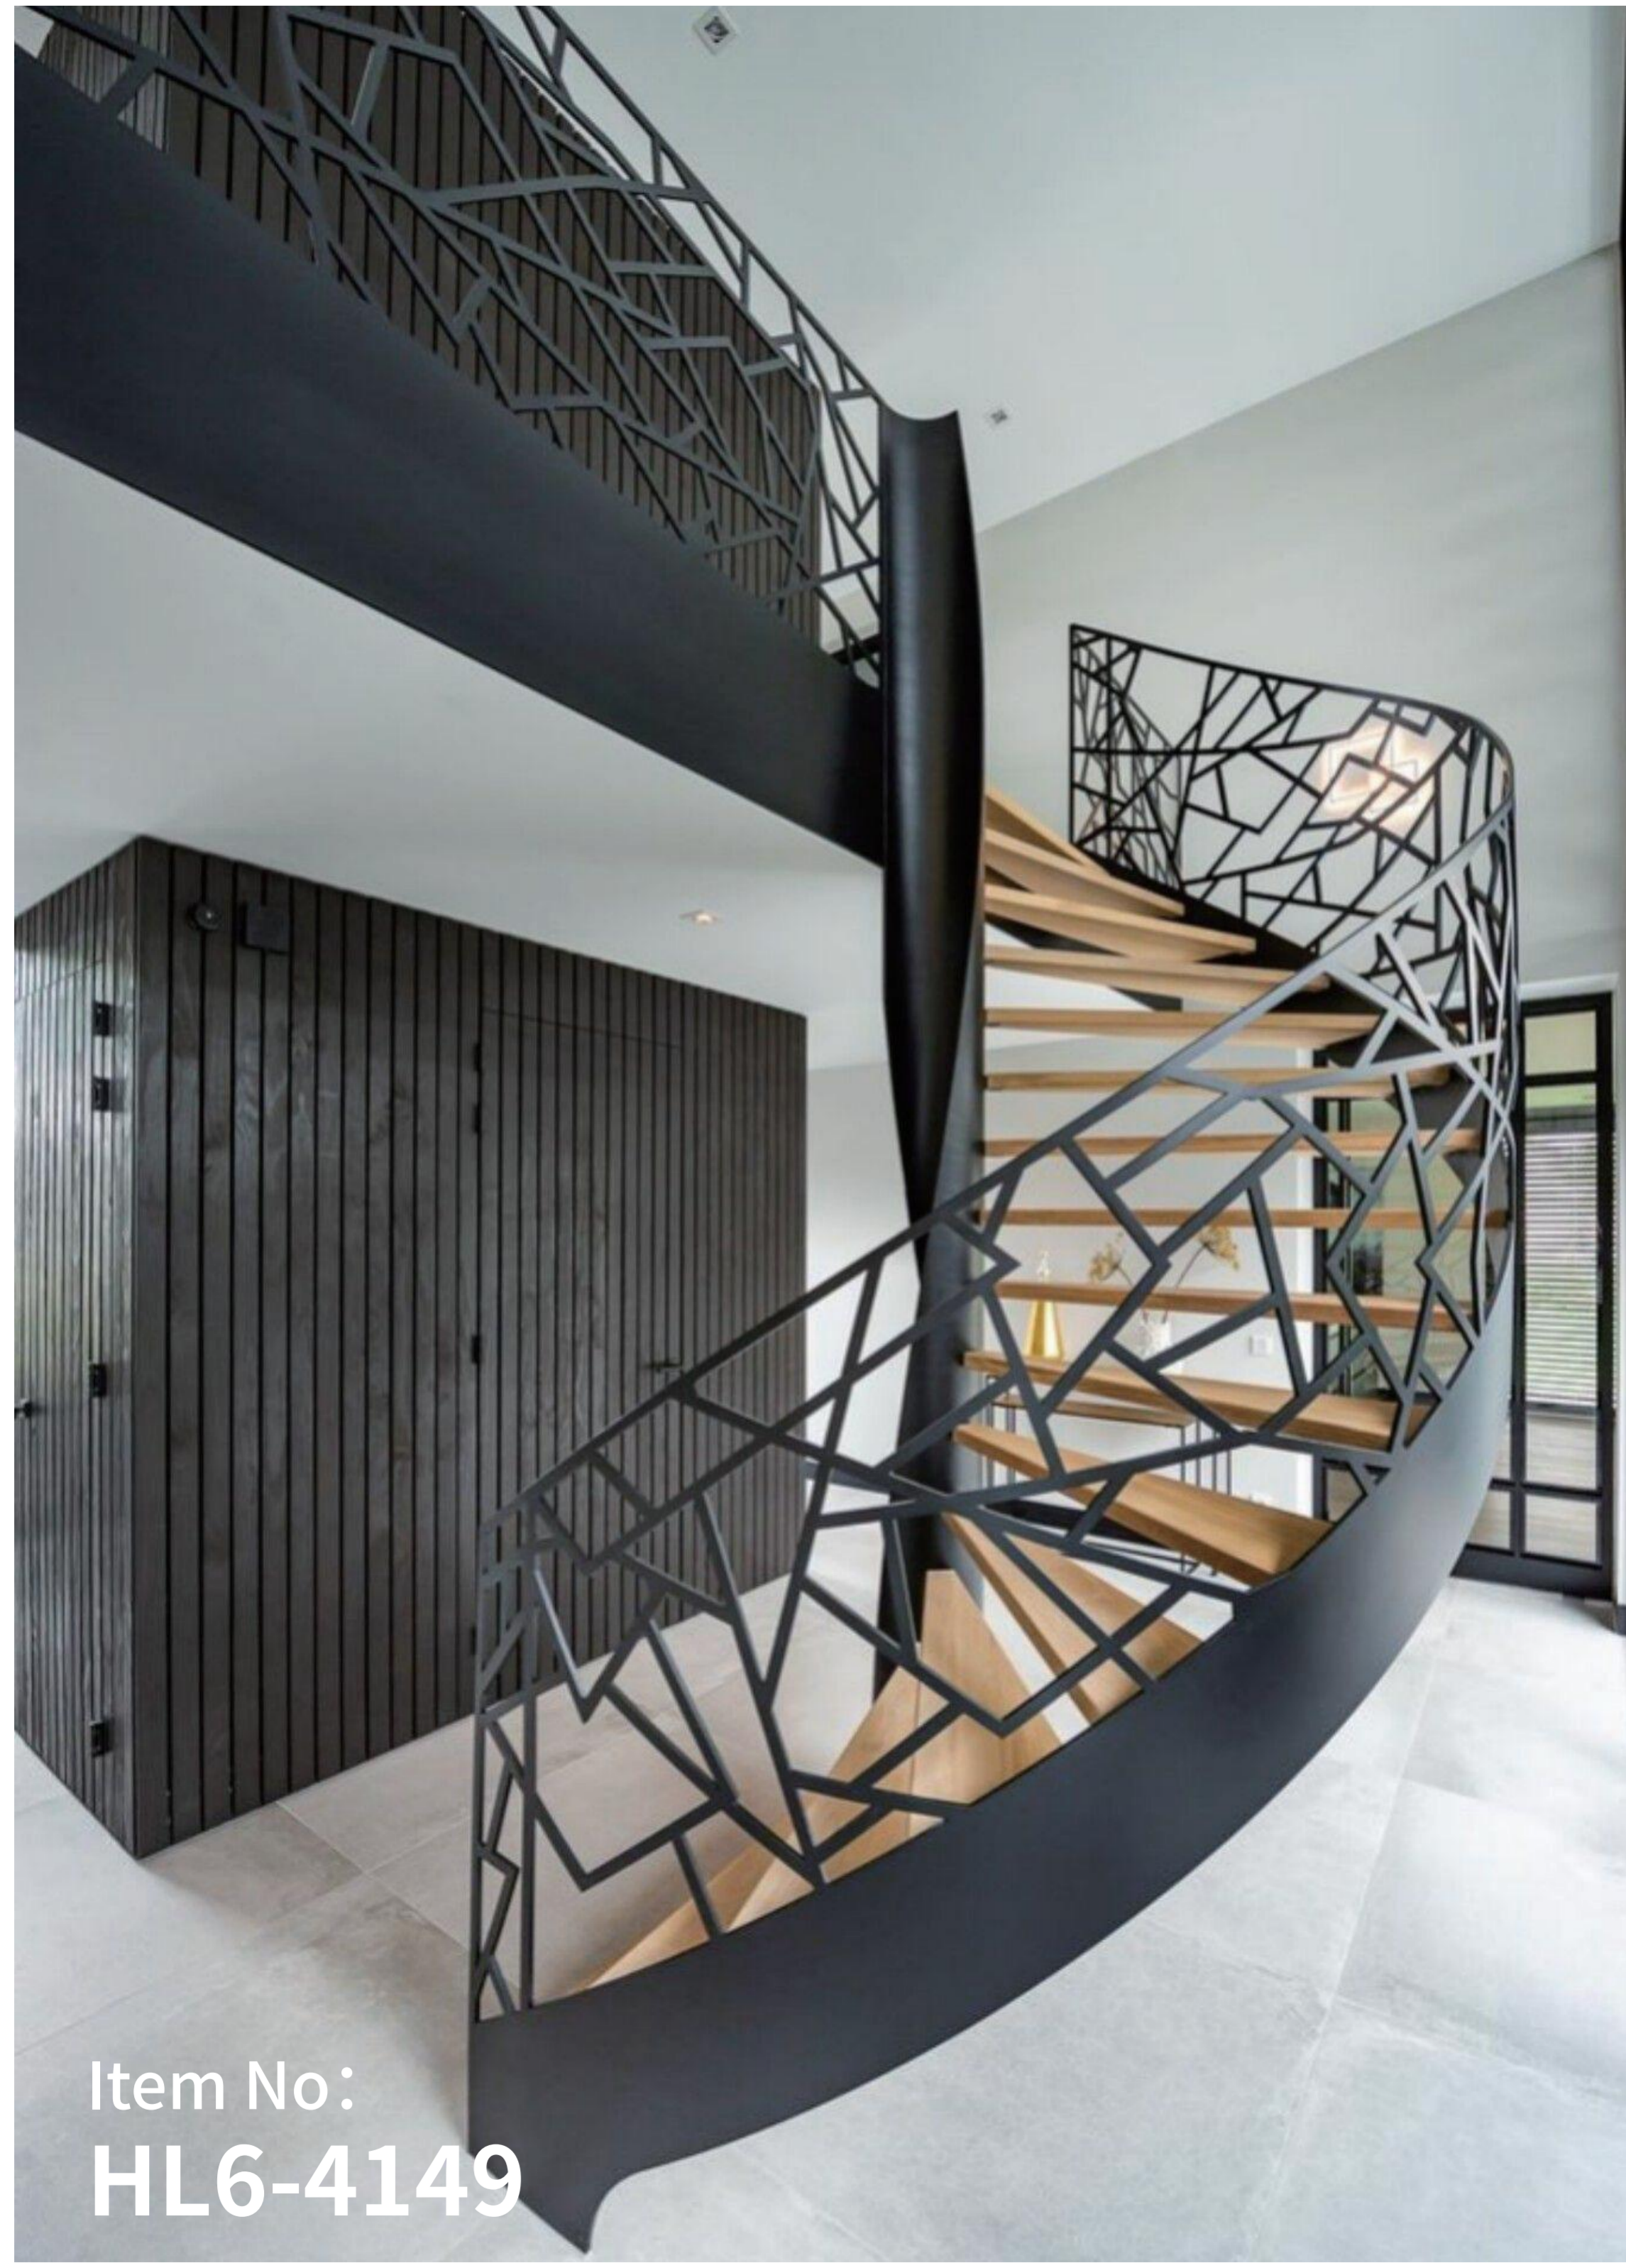

Sample of what is offered

SOLSTICE
INTERIOR

Straight stair

直梯

直梯

01

Item No:
HL6-4101

直梯

螺旋楼梯

Item No:
HL6-4142

螺旋楼梯

45

螺旋楼梯

46

Sample of what is offered

螺旋楼梯

53

螺旋楼梯

54

Sample of what is offered

curved stair

弧形楼梯

弧形
楼梯

57