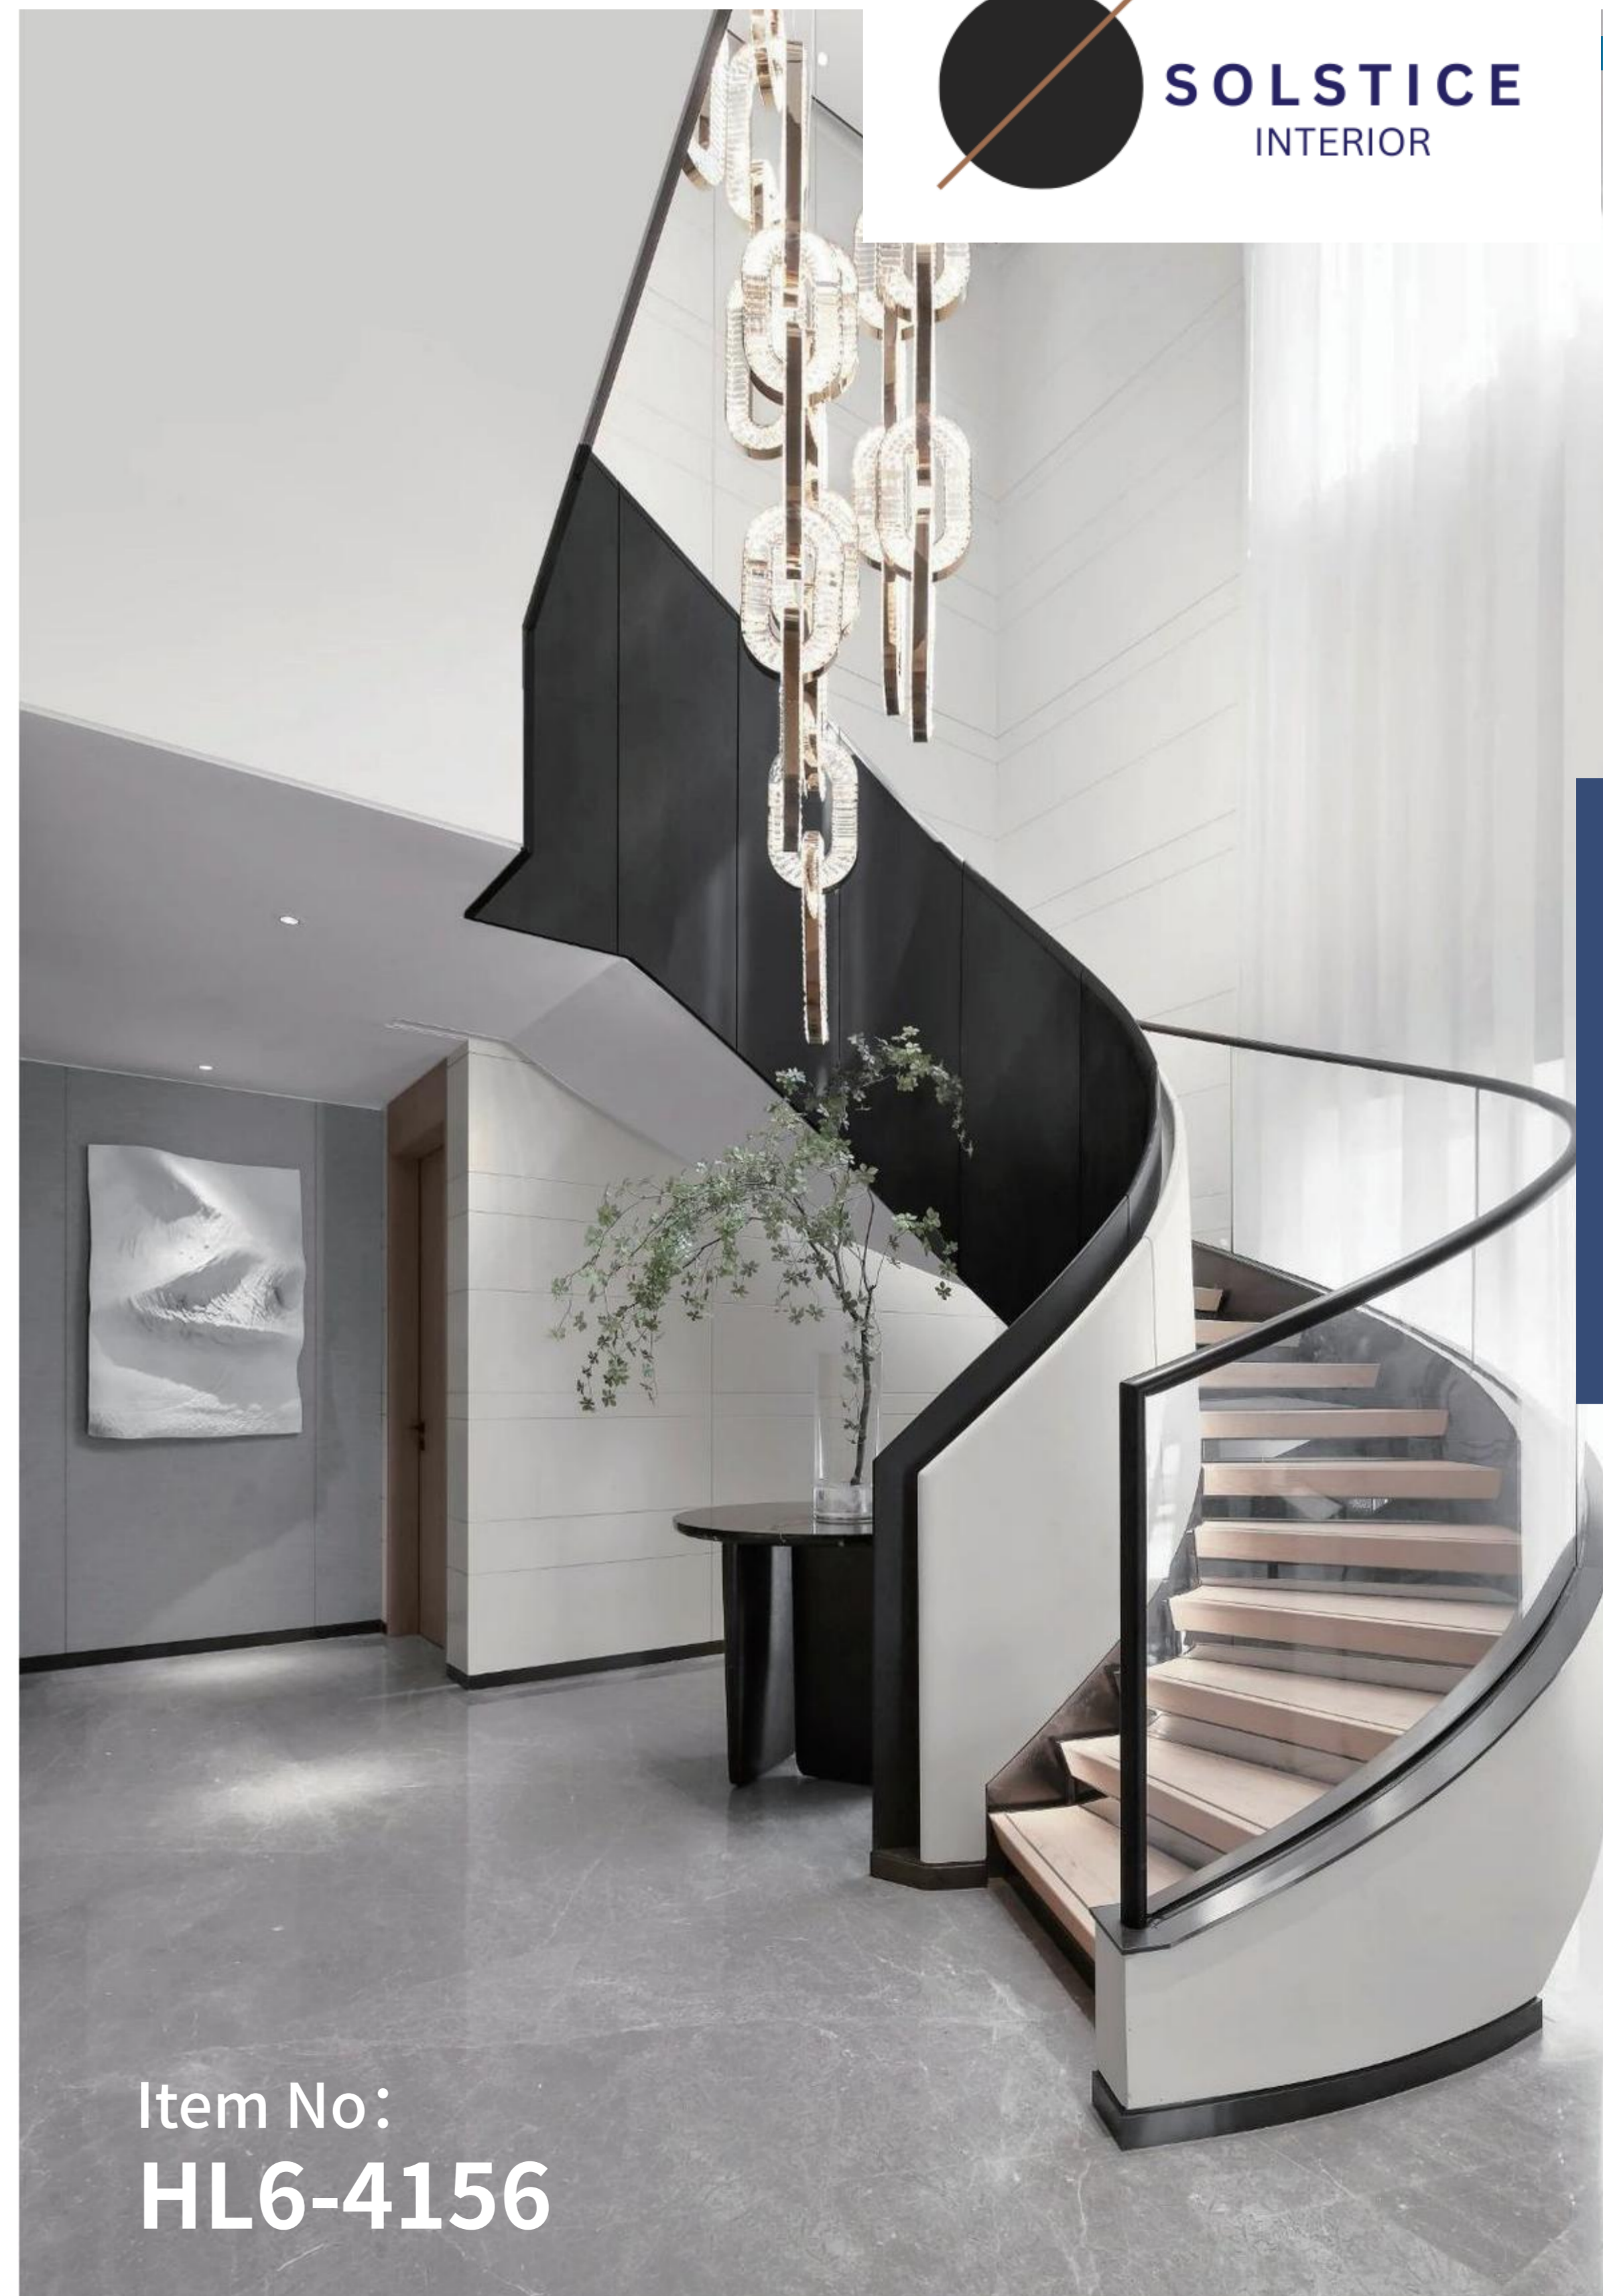

SOLSTICE
INTERIOR

弧形梯

62

Item No:
HL6-4156

solsticeinterior.com