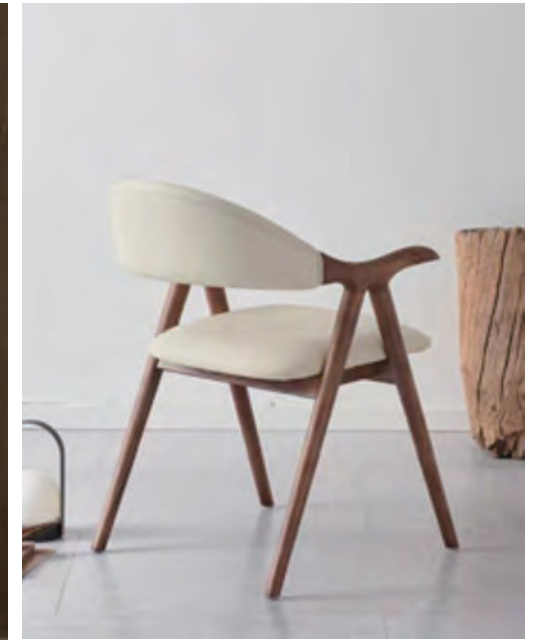

C26# Cattelan
Marble Dining
Table
Φ1200*750
Φ1350*750
Φ1500*750

Dining Chair Series

餐椅系列

338# CHAIR
ash wood

336# CHAIR
ash wood

Sample of what is offered

353# CHAIR
ash wood

361# CHAIR
ash wood